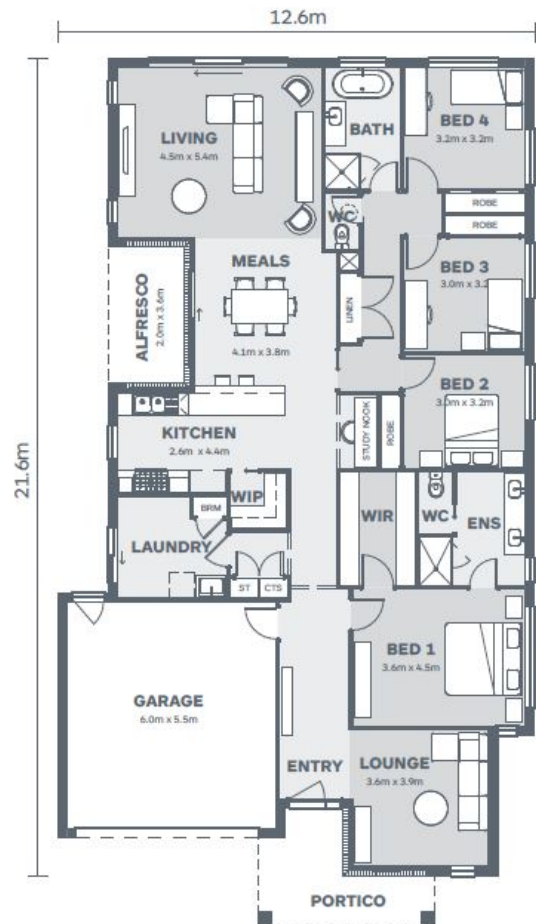

Buckley250

Stellar

Lot 705 Sugar Glider Drive
Lara

4 2 2

House Size:
26.9SQ
Lot Size:
509m²

Package Price:

\$906,670

It's all included

- _____ Tesla Solar & Battery
- _____ Double Glazed Windows
- _____ Colorbond Steel Roof
- _____ Site Cost Allowance
- _____ Developer Requirements
- _____ 2550mm Ceiling Height
- _____ SMEG 900mm Oven
- _____ SMEG 900mm Underbench Oven & Cooktop
- _____ Stone benchtops to kitchen