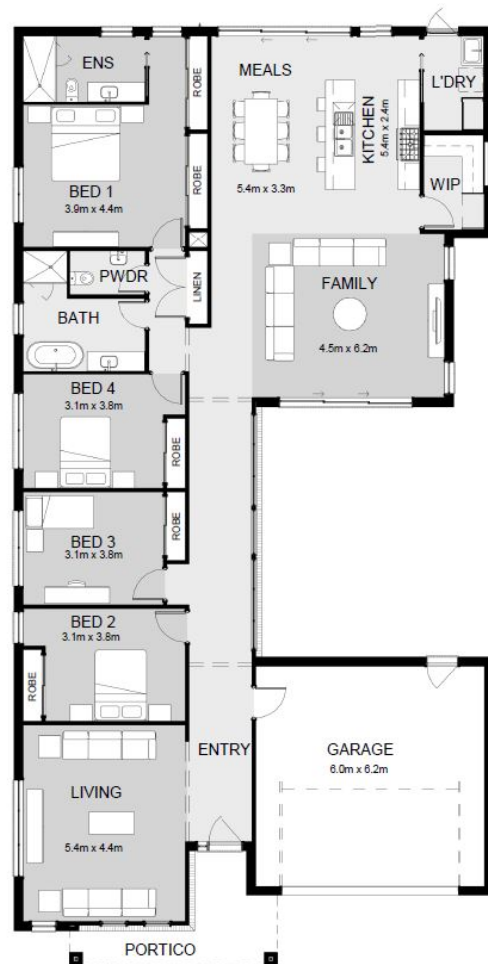

Johanna²⁷⁴

Echo

Lot 412 Bronzewing Way
Lara

4 2 2

House Size:
29.5
Lot Size:
496m²

Package Price:

\$935,370

It's all included

- _____ Tesla Solar & Battery
- _____ Double Glazed Windows
- _____ Colorbond Steel Roof
- _____ Site Cost Allowance
- _____ Developer Requirements
- _____ 2550mm Ceiling Height
- _____ SMEG 900mm Oven
- _____ SMEG 900mm Underbench Oven & Cooktop
- _____ Stone benchtops to kitchen