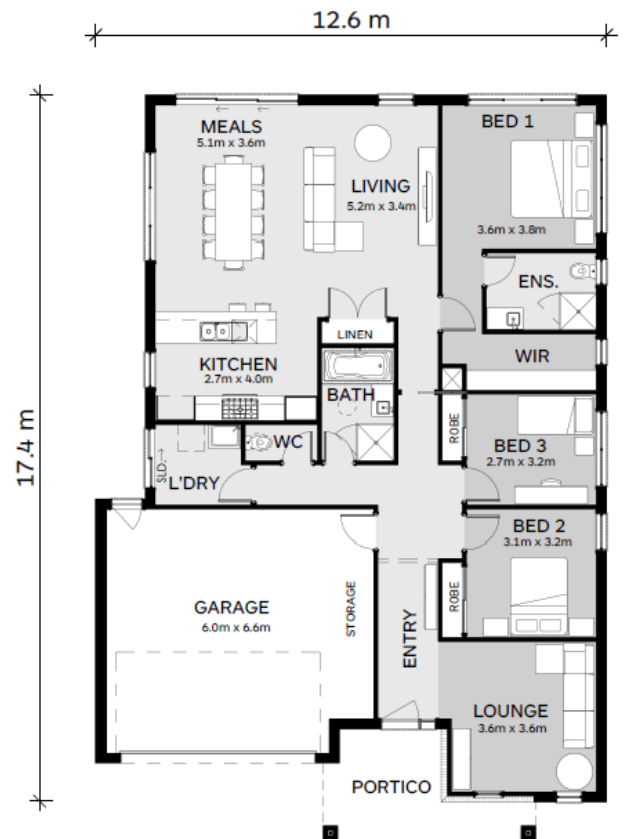

HAMLAN

Contact your
new home
consultant **today**

Chris Dooling
chris@hamlan.com.au
0458007776

hamlan.com.au

Local Builders. Local Suppliers. Local People.

Images are for illustrative purposes only and may not represent the final product. Prices are based on availability and price of land. Hamlan Homes reserves the right to alter any price or substitute any home without prior notice. All house and land packages are subject to developers final approval. Speak to a new home consultant for more information. www.hamlan.com.au Images are for illustrative purposes only and may not represent the final product. Prices are based on availability and price of land. Hamlan Homes reserves the right to alter any price or substitute any home without prior notice. Speak to a new home consultant for more information. www.hamlan.com.au