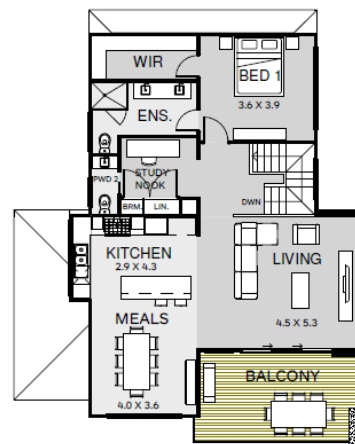

HAMLAN

Contact your
new home
consultant **today**

Chris Dooling
chris@hamlan.com.au
0458007776

hamlan.com.au

Local Builders. Local Suppliers. Local People.

Images are for illustrative purposes only and may not represent the final product. Prices are based on availability and price of land. Hamlan Homes reserves the right to alter any price or substitute any home without prior notice. All house and land packages are subject to developers final approval. Speak to a new home consultant for more information. www.hamlan.com.au Images are for illustrative purposes only and may not represent the final product. Prices are based on availability and price of land. Hamlan Homes reserves the right to alter any price or substitute any home without prior notice. Speak to a new home consultant for more information. www.hamlan.com.au