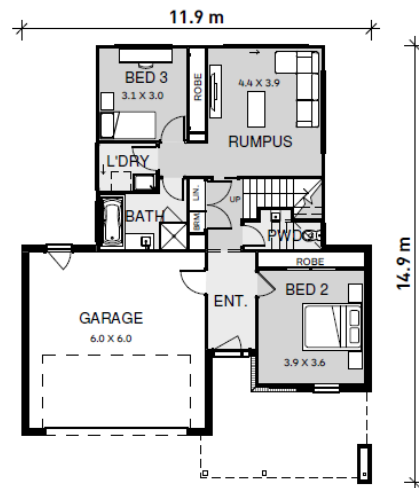

HAMLAN

Contact your
new home
consultant **today**

Chris Dooling
chris@hamlan.com.au
0458007776

hamlan.com.au

Local Builders. Local Suppliers. Local People.

Images are for illustrative purposes only and may not represent the final product. Prices are based on availability and price of land. Hamlan Homes reserves the right to alter any price or substitute any home without prior notice. All house and land packages are subject to developers final approval. Speak to a new home consultant for more information. www.hamlan.com.au Images are for illustrative purposes only and may not represent the final product. Prices are based on availability and price of land. Hamlan Homes reserves the right to alter any price or substitute any home without prior notice. Speak to a new home consultant for more information. www.hamlan.com.au