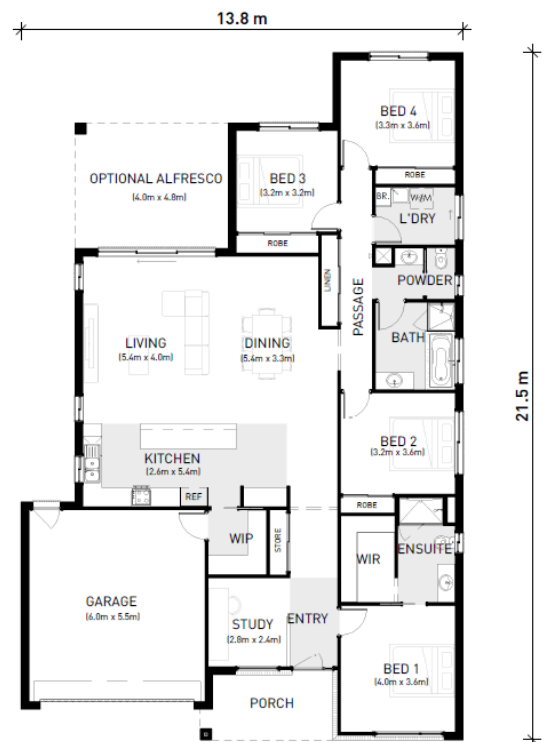

For more information contact:

geelonghomes.com.au

Good to be HOME

Wattle Grove
CORIO